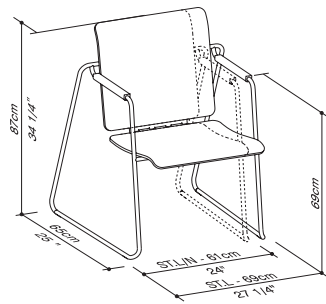

AL
Alupowder coated

CHR
Chrome plated

Clip

CLP

Trolley

ST.HC
AlupowdercoatedorChromeplated

*Actual colors may vary from printed colors.

Custom colors, finishes and upholstery available upon request.