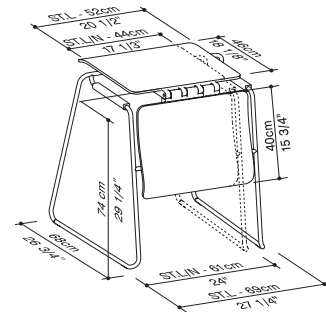

AL
Alupowder coated

CHR
Chrome plated

Clip

CLP

Trolley

ST.HC
AlupowdercoatedorChromeplated

*Actual colors may vary from printed colors.

Custom colors, finishes and upholstery available upon request.