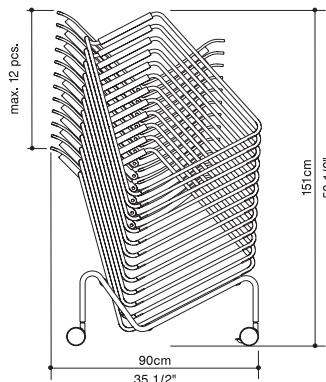

AL
Alupowder coated

CHR
Chrome plated

Clip

CLP

Trolley

ST.HC
AlupowdercoatedorChromeplated

*Actual colors may vary from printed colors.

Custom colors, finishes and upholstery available upon request.